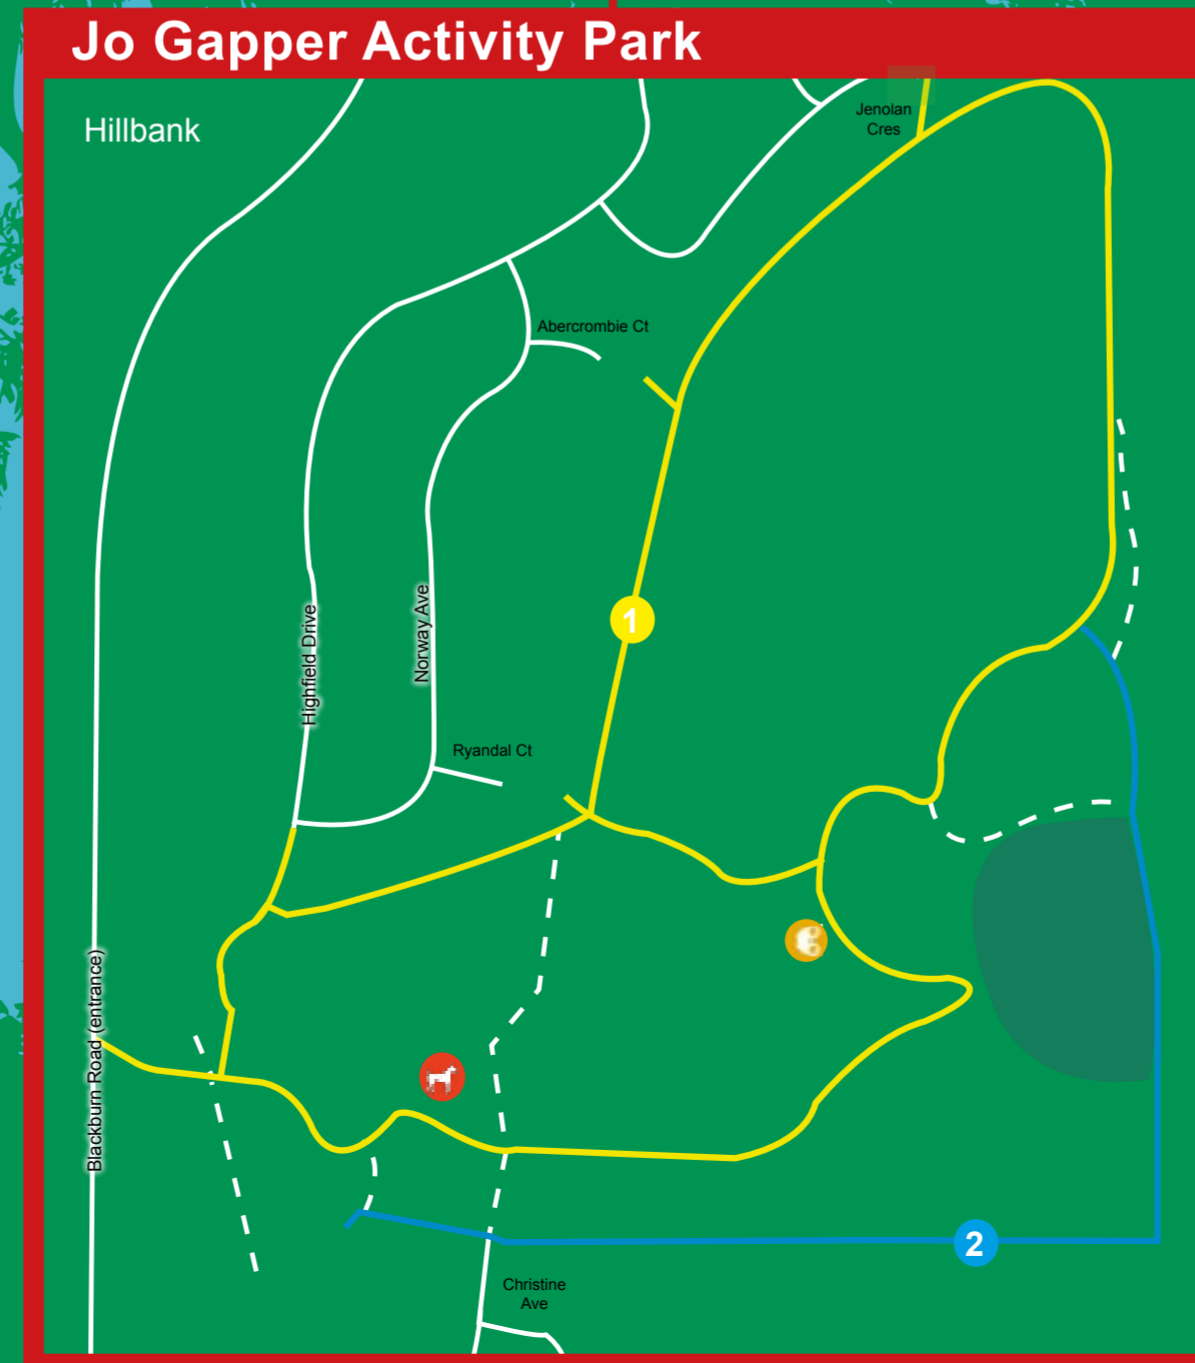

City of Playford Biodiversity Parks and Walk Trails

Jo Gapper Activity Park

- 1 Route 1 2km
- 2 Route 2 1km

Smith Creek Trail

- 1 Smith Creek Trail Walk 3km

Para Wirra Recreational Park

- 1 Devil's Nose Hike 8.8km
- 2 Lady Pearce Hike 5km
- 3 Hissey Loop Hike 2.4km
- 4 Lizard Rock Nature Walk 1.5km
- 5 Mack Creek Hike
- 6 Phoenix Hike 4.2km
- 7 Quarry Hike 9.4km
- 8 The Knob Lookout Hike
- 9 Wirra Loop Hike 5km
- 10 Ruins Track (horses permitted)

- Toilets
- Lookout
- Dog Park

- Jubilee Park
- Boundary Park
- Mount Gawler North
- Whitford Bushland Reserve

Para Wirra Recreational Park