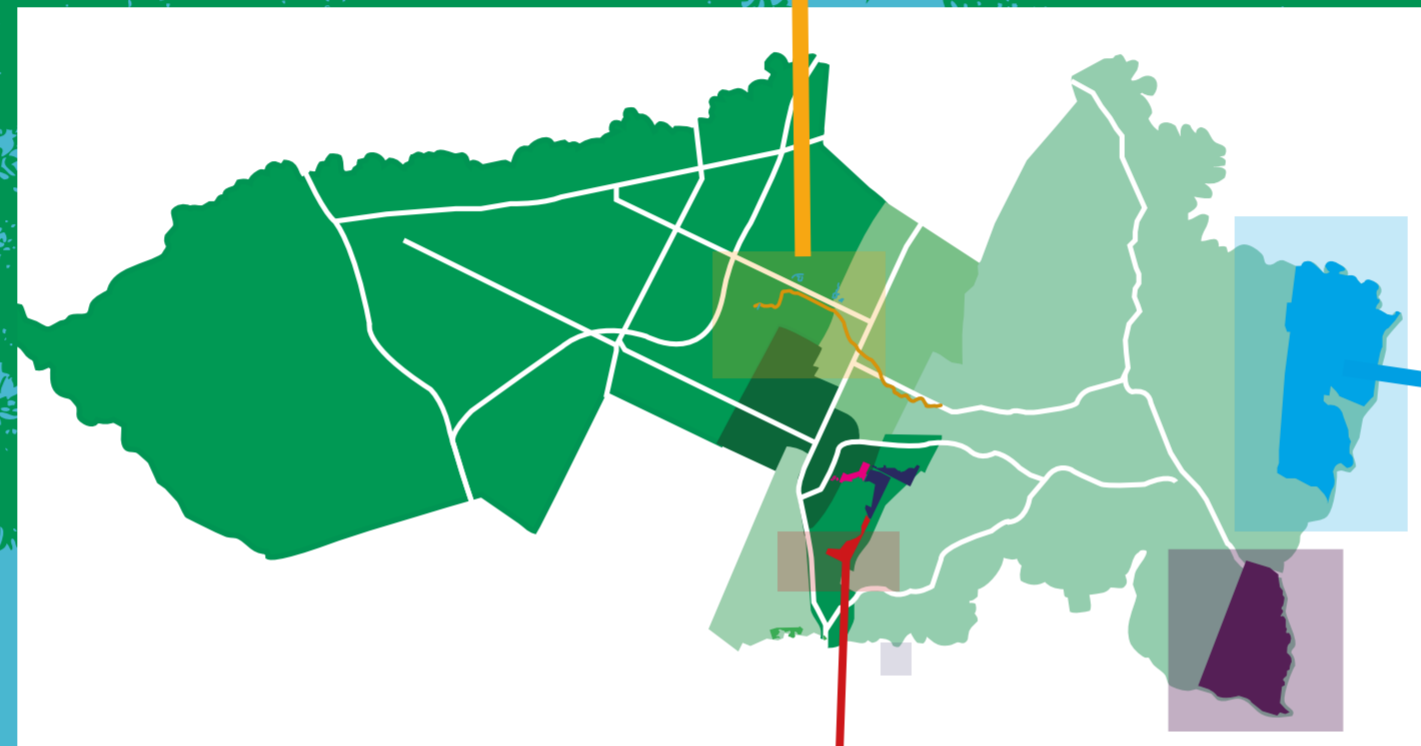

City of Playford Biodiversity Parks and Walk Trails

Jo Gapper Activity Park

- 1 Route 1 2km
- 2 Route 2 1km

Smith Creek Trail

- 1 Smith Creek Trail Walk 3km

Para Wirra Recreational Park

- 1 Devil's Nose Hike 8.8km
- 2 Lady Pearce Hike 5km
- 3 Hissey Loop Hike 2.4km
- 4 Lizard Rock Nature Walk 1.5km
- 5 Mack Creek Hike
- 6 Phoenix Hike 4.2km
- 7 Quarry Hike 9.4km
- 8 The Knob Lookout Hike
- 9 Wirra Loop Hike 5km
- 10 Ruins Track (horses permitted)

- Toilets
- Lookout
- Dog Park

- Jubilee Park
- Boundary Park
- Mount Gawler North
- Whitford Bushland Reserve

Para Wirra Recreational Park